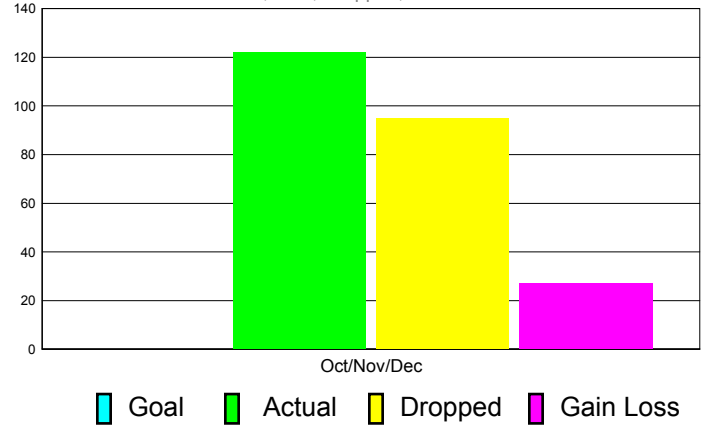

Membership Results 2011-2012

Goal, New, Dropped, Gain/Loss