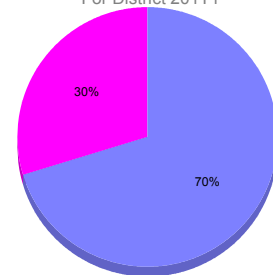

Goal, New, Dropped, Gain/Loss

Comparison of Membership Gain/Loss

Current Year Compared to the Previous Year

Gender Comparison 2010-2011

For District 201T1

Oct/Nov/Dec

■ Male ■ Female